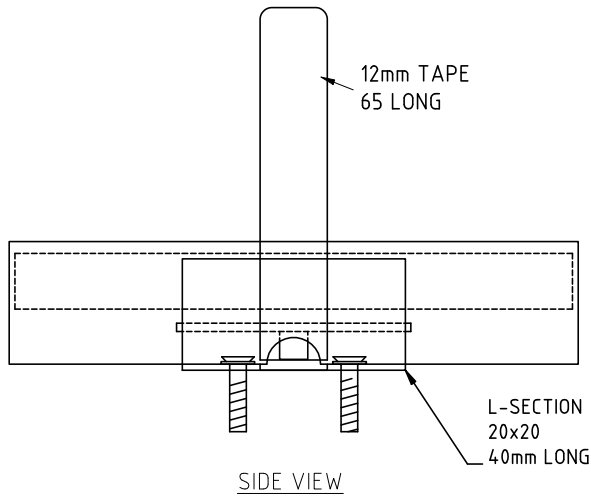

**ANTENNA TUBE**  
UNDERSIDE VIEW

**SENSE ANTENNA SUPPORT**  
L 20x20 PLASTIC

SIDE VIEW

**WINDINGS FOR FERRITE ROD**  
(27g)