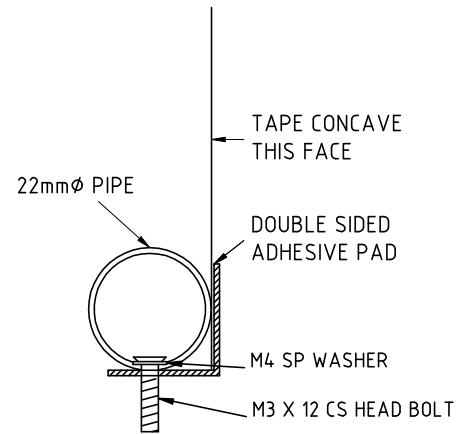

**ANTENNA TUBE**  
UNDERSIDE VIEW

**SENSE ANTENNA SUPPORT**  
L 20x20 PLASTIC

SIDE VIEW

**WINDINGS FOR FERRITE ROD**  
(27g)