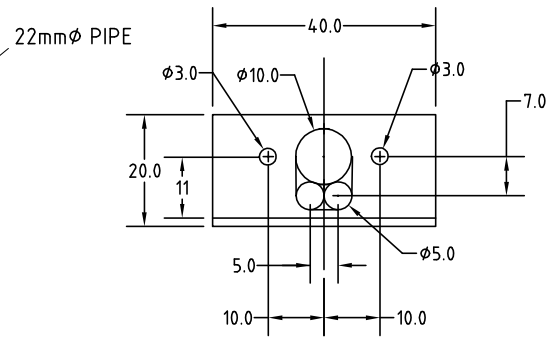

**ANTENNA TUBE**  
UNDERSIDE VIEW

**SENSE ANTENNA SUPPORT**  
L 20x20 PLASTIC

SIDE VIEW

**WINDINGS FOR FERRITE ROD**  
(27g)