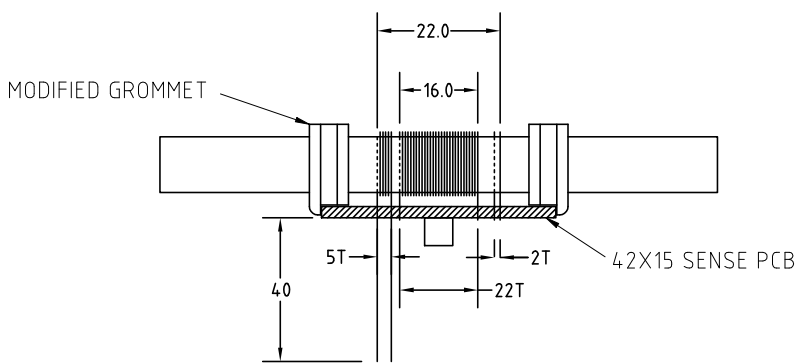

**ANTENNA TUBE**  
UNDERSIDE VIEW

**SENSE ANTENNA SUPPORT**  
L 20x20 PLASTIC

SIDE VIEW

**WINDINGS FOR FERRITE ROD**  
(27g)